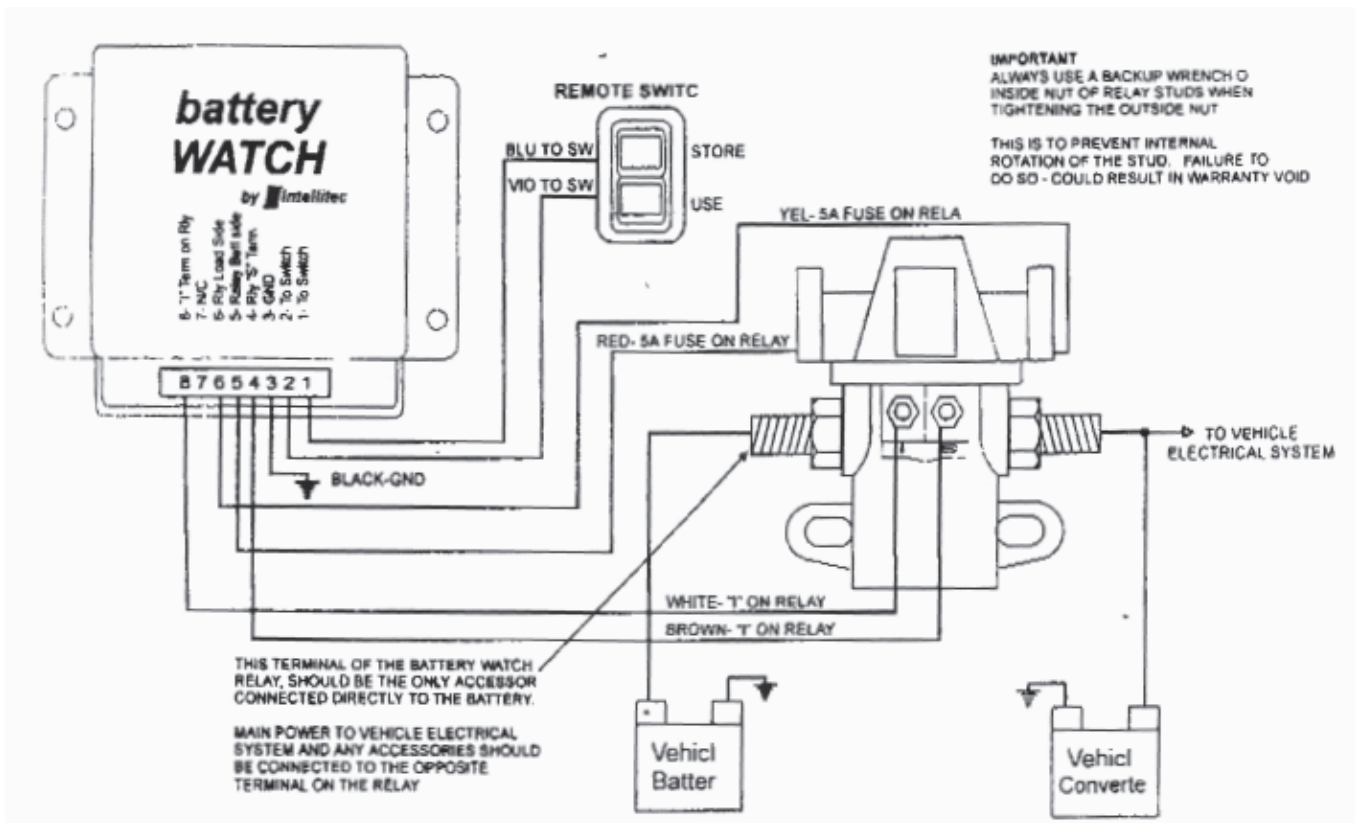

battery WATCH

Specifications:

Part Number	00-00564-120
Continuous Carry Current:	100 Amps
Standby Current:	Less than 3 Milliamps

Wiring Diagram

131 Eisenhower Lane North
Lombard, Illinois 60148
(630)268-0010 / (800) 251-2408
Fax (630) 916-7890